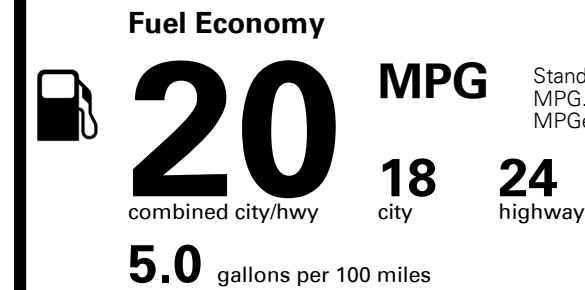

Proudly Supporting Hyundai Hope On Wheels and the Fight Against Pediatric Cancer Since 1998.

EPA DOT Fuel Economy and Environment

Gasoline Vehicle

Standard SUVs range from 12 to 115 MPG. The best vehicle rates 146 MPGe.

You spend \$4,000 more in fuel costs over 5 years compared to the average new vehicle.

Annual fuel cost \$2,500

Fuel Economy & Greenhouse Gas Rating (tailpipe only)

Smog Rating (tailpipe only)

This vehicle emits 444 grams CO₂ per mile. The best emits 0 grams per mile (tailpipe only). Producing and distributing fuel also create emissions; learn more at fueleconomy.gov.